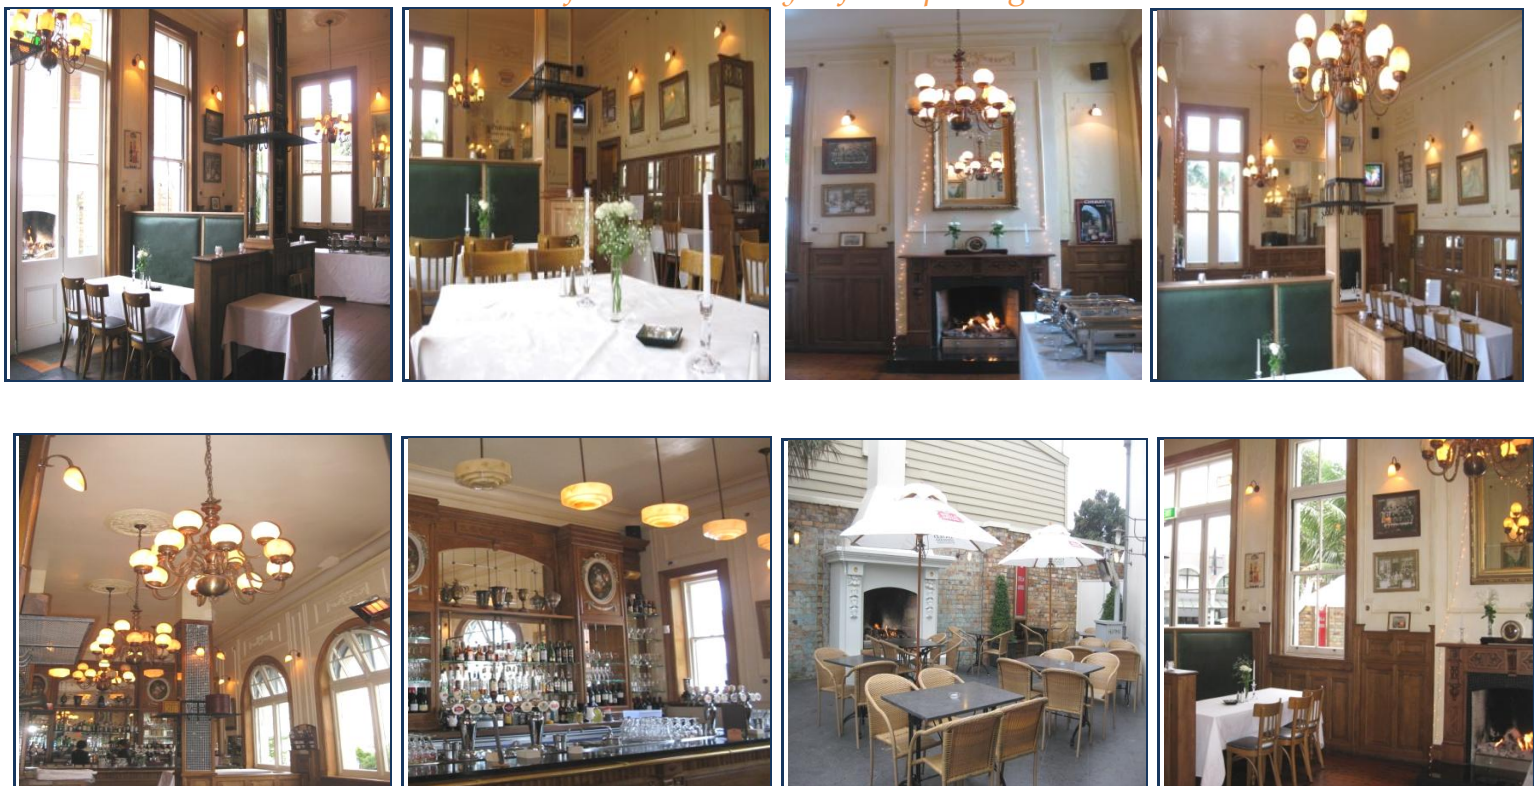

Photos of The Ponsonby before opening hours